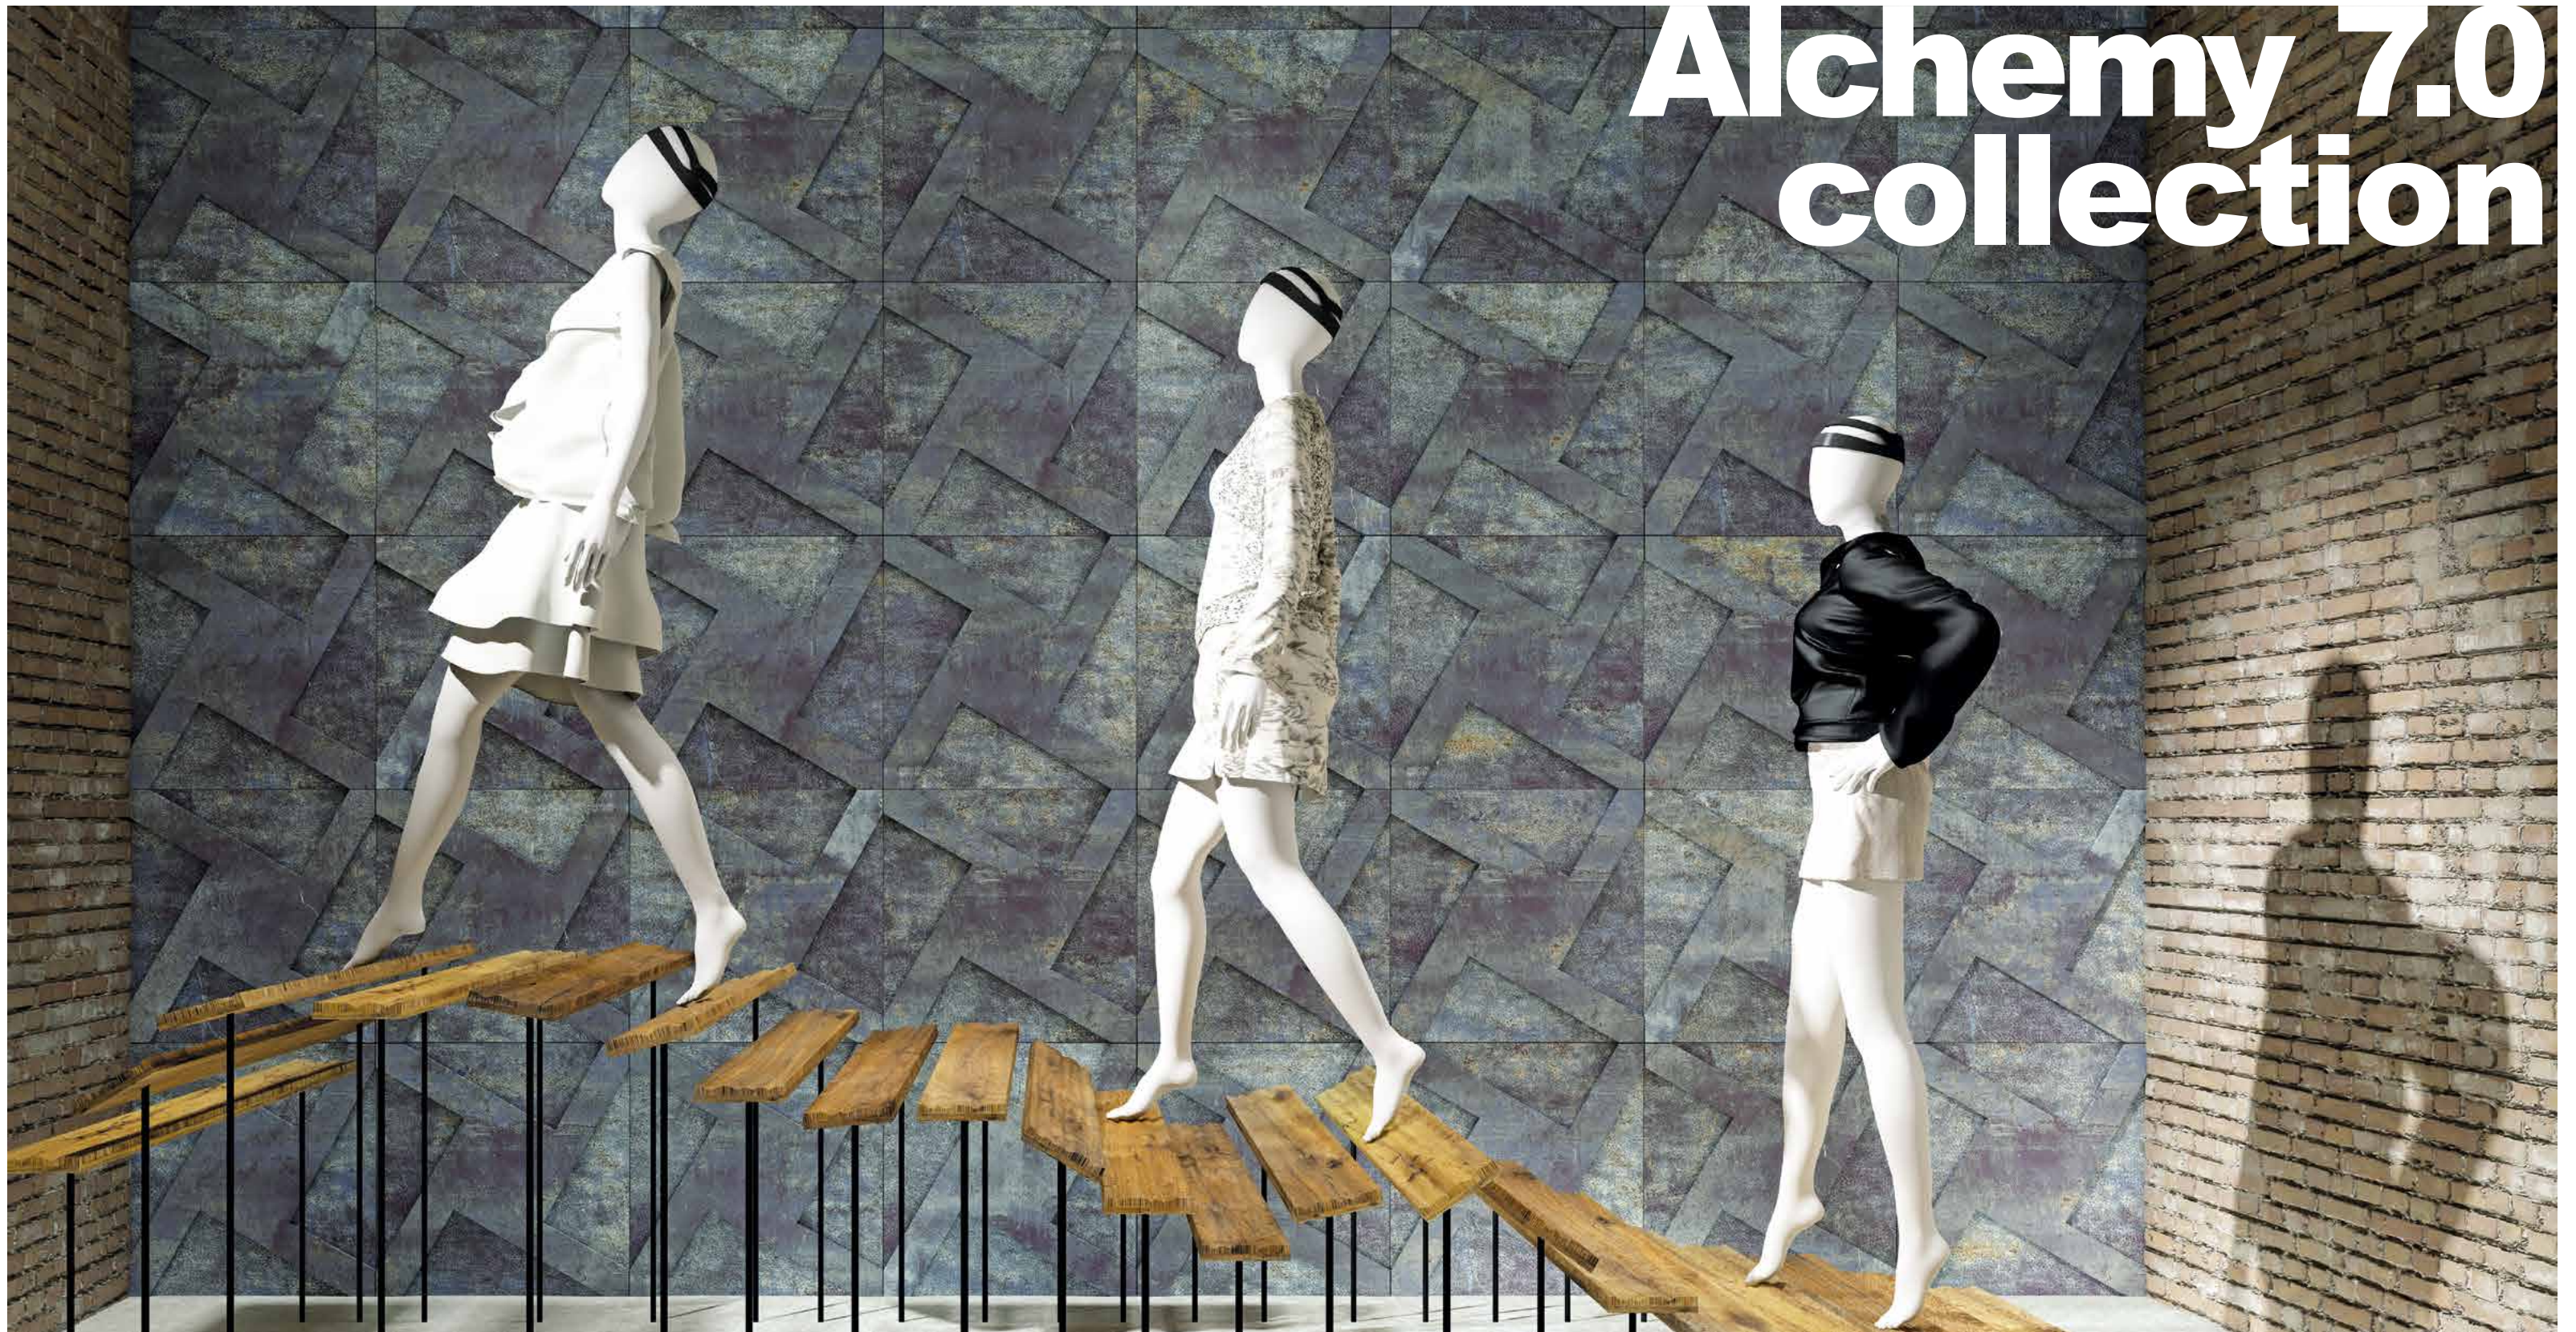

APAVISA

ALCHEMY 7.0

Alchemy 7.0 collection

SIZES 7 mm. 10 mm.

- 5
COLOURS
COLORES
- 5
SIZES
FORMATOS
- 2
FINISH
ACABADO
- NATURAL
HAMMERED
- 7 mm

COLORS

product: Alchemy 7.0 black natural 60x120 / Alchemy 7.0 white decor ramp